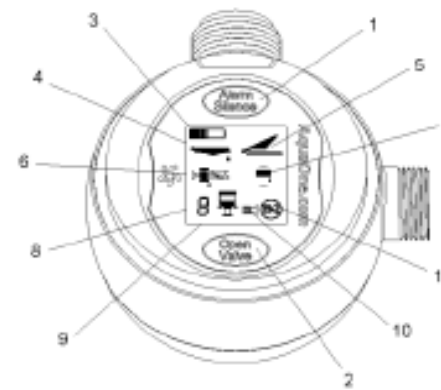

H2ORB DIMENSIONS & THREAD SPECIFICATIONS

LCD Icons

- | | |
|-----|--------------------|
| 1. | Alarm Silence Key |
| 2. | Open Valve Key |
| 3. | Low Battery |
| 4. | Leaky Flapper |
| 5. | Stuck Open Flapper |
| 6. | Unused |
| 7. | Leaky Fill Valve |
| 8. | Profile Indicator |
| 9. | Bowl Overflow |
| 10. | Alarm ON |
| 11. | Alarm Silence |