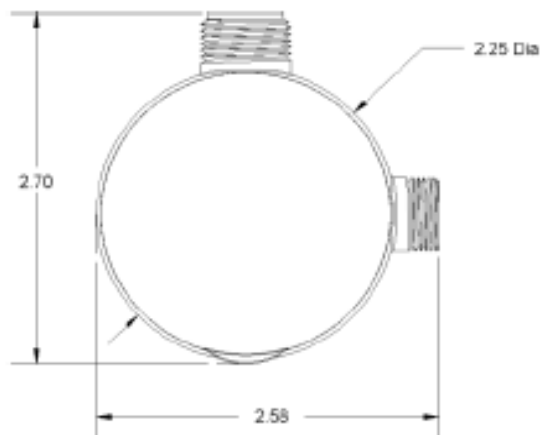

H2ORB DIMENSIONS & THREAD SPECIFICATIONS

LCD Icons

- | | |
|-----|--------------------|
| 1. | Alarm Silence Key |
| 2. | Open Valve Key |
| 3. | Low Battery |
| 4. | Leaky Flapper |
| 5. | Stuck Open Flapper |
| 6. | Unused |
| 7. | Leaky Fill Valve |
| 8. | Profile Indicator |
| 9. | Bowl Overflow |
| 10. | Alarm ON |
| 11. | Alarm Silence |