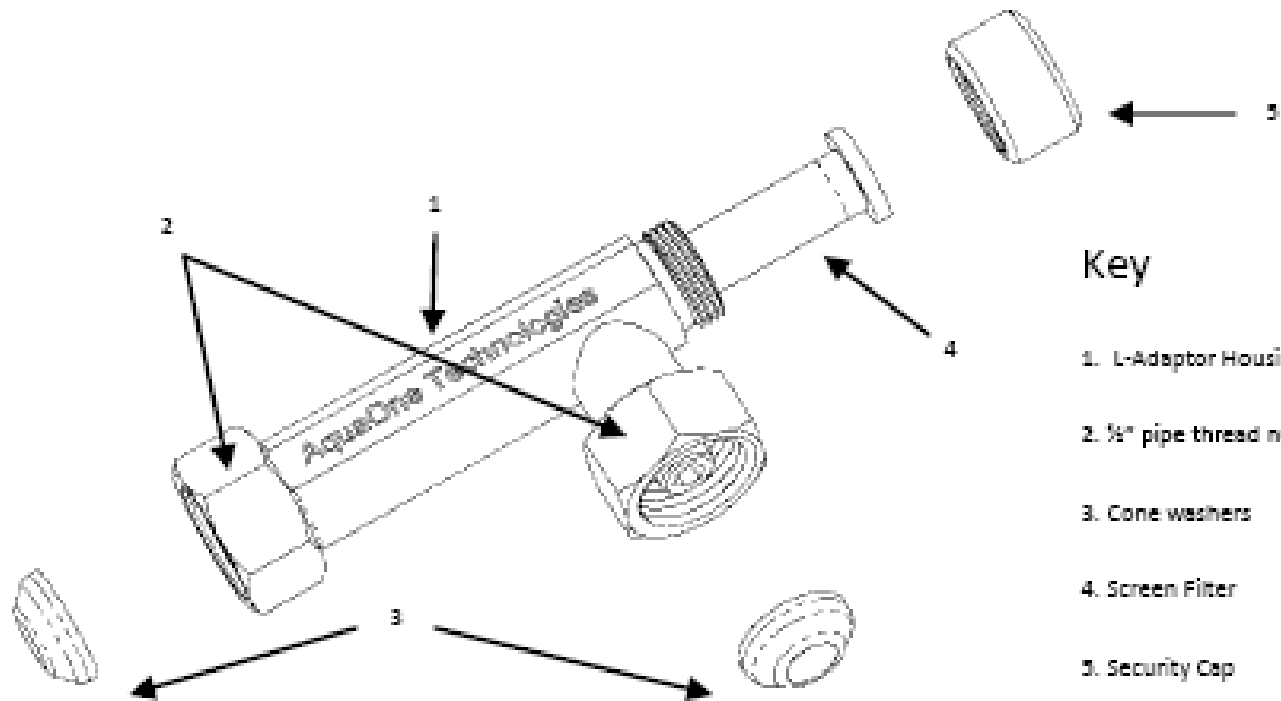

## H2ORB L-ADAPTOR (WITH SCREEN FILTER) SPECIFICATIONS

### Key

1. L-Adaptor Housing
2. 1/2" pipe thread nut fittings
3. Cone washers
4. Screen Filter
5. Security Cap